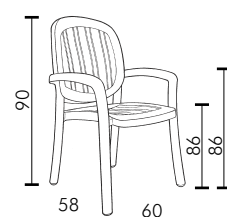

Ponza

design Raffaello Galiotto

YOUR OUTDOOR LIVING

Ref. 40268

tested by:

Kg 3,9

22 pz

BIANCO
40268.00.000

ANTRACITE
40268.02.000

TORTORA
40268.10.000

FORESTA
40268.23.000

Sedia monoblocco con tappi antiscivolo in polipropilene trattato anti-UV e colorato in massa.

Monobloc chair with non-slip rubber feet made of polypropylene resins with UV additives and uniformly colored.