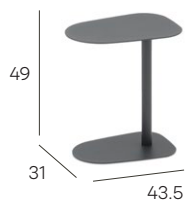

pebl

www.peblfurniture.com

butler

butler side tables

oval and round

butler side tables

full aluminium		
0,70 m3	Kg	

ceramic		
0,70 m3	Kg	