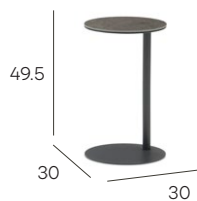

pebl

www.peblfurniture.com

butler

butler side tables

oval and round

butler side tables

full aluminium		
0,70 m3	Kg	

ceramic		
0,70 m3	Kg	