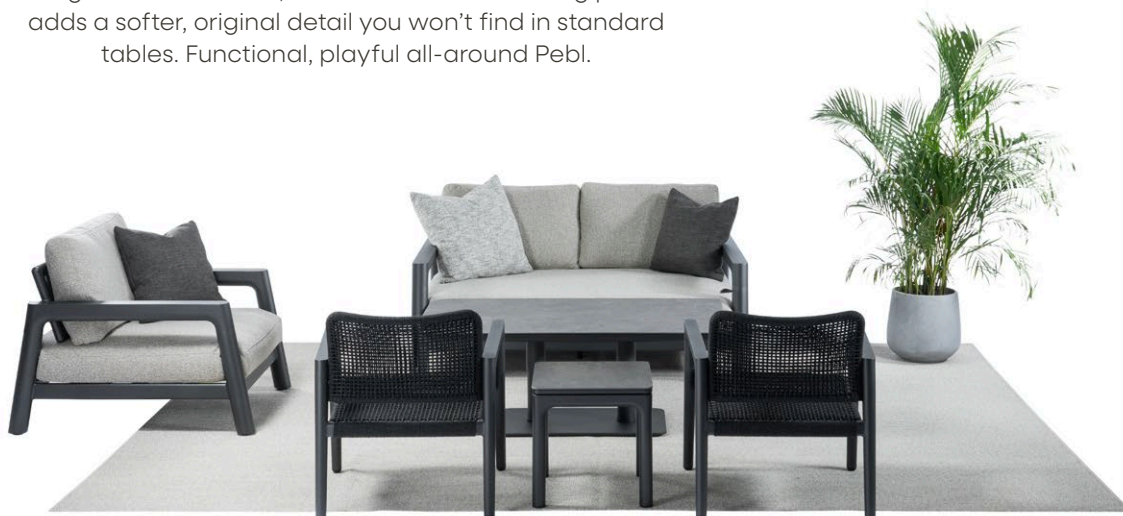

pebl

www.peblfurniture.com

hilo

hilo collection

down for coffee,
up for dinner

Coffee one moment, dinner the next. Hilo adjusts in height to work with lounge chairs or sofas, making low dining easy. Its aluminium frame and ceramic top keep things solid and clean, while the custom oval leg profile adds a softer, original detail you won't find in standard tables. Functional, playful all-around Pebbl.

hilo collection

functional,
playful all-around Pebl

hilo collection

hilo			
 m3	Kg		

hilo table round			
 m3	Kg		