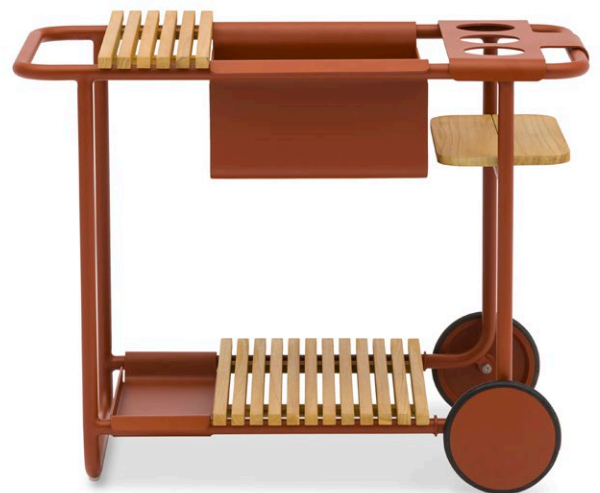

pebl

www.peblfurniture.com

sunset

sunset collection

the sunset collection's ingenious design lets you make the most out of your limited outdoor spaces

The coffee table and trolley from the same collection bring a playful yet practical element to your outdoor setup. They're designed with removable trays and bottle coolers that can be rearranged on their frames, suiting your needs.

sunset collection

lounger / sofa
with reclining backs

207

78

The sofa backrests are simply flipped up when needed. No screws, no loose parts...simply flip up or down!

The Base has a reclining back at both ends so it can easily be used on the LEFT and on the RIGHT side. So no matter where the sun is, you can always catch some sunshine!

The side table can conveniently be pulled from underneath the frame

sunset collection / lounge

Experience comfort and functionality with the sunset lounge sofa, featuring backrests that can be folded to convert into a sun lounger effortlessly. An attached bag comes with the sofa, which can be unfolded into a full nylon rain cover. This feature ensures your cushions stay shielded from the weather, extending their lifespan.

sunset collection

lounger / integrated
raincover

The lightweight nylon raincover can conveniently be fixed underneath the frame. Simply open up the zipper, pull out, cover the lounger and tighten with the adjustable drawstring lock!