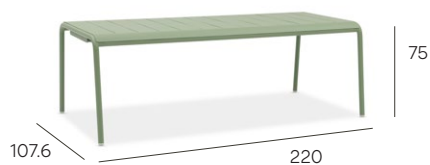

sunset collection

dining tables

durable aluminium
construction with a
unique perforated
shell design

refined proportions,
built for both
residential and
hospitality spaces

sunset collection

lounger sofa		
0,72 m3	Kg	

sunlounger		
0,50 m3	Kg	

trolley		
0,37 m3	Kg	

coffee table small		
0,16 m3	Kg	

coffee table tall		
0,13 m3	Kg	

alu tray small		
packed with furniture		

alu tray large		
packed with furniture		

bottle holder		
packed with furniture		

bottle cooler small		
packed with furniture		

bottle cooler large		
packed with furniture		

teak tray 1 small		
packed with furniture		

teak tray 1 large		
packed with furniture		

sunset collection

side chair		
	0,10 m3	Kg

armchair		
	0,11 m3	Kg

barchair		
	0,13 m3	Kg

dining table 220		
	0,65 m3	Kg

dining table 155		
	0,46 m3	Kg

dining table 96.5		
	0,29 m3	Kg

bartable		
	0,40 m3	Kg

bistrotable square		
	0,06 m3	Kg

bistrotable round		
	0,06 m3	Kg