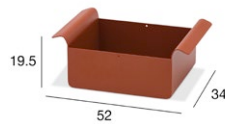

sunlounger		
0,50 m3	Kg	

trolley		
0,37 m3	Kg	

coffee table small		
0,16 m3	Kg	

coffee table tall		
0,13 m3	Kg	

alu tray small		
packed with furniture		

alu tray large		
packed with furniture		

bottle holder		
packed with furniture		

bottle cooler small		
packed with furniture		

bottle cooler large		
packed with furniture		

teak tray 1 small		
packed with furniture		

teak tray 1 large		
packed with furniture		

sunset collection

side chair		
	0,10 m3	Kg