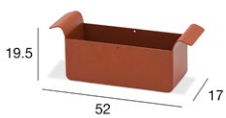

sunset collection

dining tables

durable aluminium
construction with a
unique perforated
shell design

refined proportions,
built for both
residential and
hospitality spaces

sunset collection

lounger sofa		
0,72 m3	Kg	

sunlounger		
0,50 m3	Kg	

trolley		
0,37 m3	Kg	

coffee table small		
0,16 m3	Kg	

coffee table tall		
0,13 m3	Kg	

alu tray small		
packed with furniture		

alu tray large		
packed with furniture		

bottle holder		
packed with furniture		

bottle cooler small		
packed with furniture		

bottle cooler large		
packed with furniture		

teak tray 1 small		
packed with furniture		

teak tray 1 large		
packed with furniture		

sunset collection

side chair		
	0,10 m3	Kg