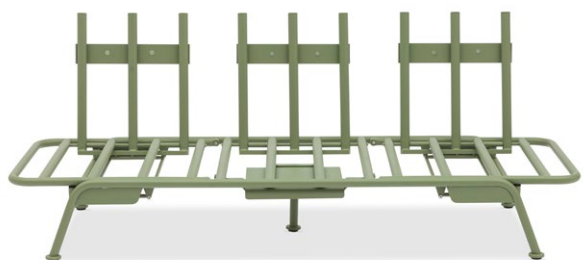

pebl

www.peblfurniture.com

sunset

sunset collection

the sunset collection's ingenious design lets you make the most out of your limited outdoor spaces

The coffee table and trolley from the same collection bring a playful yet practical element to your outdoor setup. They're designed with removable trays and bottle coolers that can be rearranged on their frames, suiting your needs.

sunset collection

lounger / sofa
with reclining backs

207

78

The sofa backrests are simply flipped up when needed. No screws, no loose parts...simply flip up or down!

The Base has a reclining back at both ends so it can easily be used on the LEFT and on the RIGHT side. So no matter where the sun is, you can always catch some sunshine!

The side table can conveniently be pulled from underneath the frame

sunset collection / lounge

Experience comfort and functionality with the sunset lounge sofa, featuring backrests that can be folded to convert into a sun lounger effortlessly. An attached bag comes with the sofa, which can be unfolded into a full nylon rain cover. This feature ensures your cushions stay shielded from the weather, extending their lifespan.

sunset collection

coffee tables

The coffee tables and trolley combine fun and functionality. Different kinds of trays and bottle coolers are removable and can be conveniently positioned on the trolley frame or the coffee table frame.