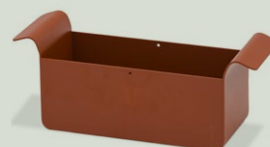

sunset collection

coffee tables

The coffee tables and trolley combine fun and functionality. Different kinds of trays and bottle coolers are removable and can be conveniently positioned on the trolley frame or the coffee table frame.

sunset accessories

alu tray small

alu tray large

bottle cooler small

bottle cooler large

bottle holder

teak tray small

teak tray large

sunset collection

coffee tables

sunset collection

trolley

The trolley and coffee tables combine fun and functionality. Different kinds of trays and bottle coolers are removable and can be conveniently positioned on the trolley frame or the coffee table frame. Ideal for serving guests and enjoying outdoor quality time with friends and family.