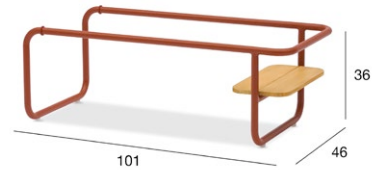

Foldable and
horizontally stackable
for compact storage.

coast collection

barstool and bar tables

Stackable for efficiency, with a sleek, minimalist profile.

Optimistic, light and colourful, Sunset is made for both residential and hospitality spaces. The matching dining tables complement the chairs perfectly, keeping the design cohesive and refined. The bistro tables are foldable and horizontally stackable, while the bar stools stack neatly for easy storage. Smart, space-saving and effortlessly stylish.

sunset collection

dining tables

durable aluminium
construction with a
unique perforated
shell design

refined proportions,
built for both
residential and
hospitality spaces

sunset collection

lounger sofa		
0,72 m3	Kg	

sunlounger		
0,50 m3	Kg	

trolley		
0,37 m3	Kg	

coffee table small		
0,16 m3	Kg	

coffee table tall		
0,13 m3	Kg	

alu tray small		
packed with furniture		

alu tray large		
packed with furniture		

bottle holder		
packed with furniture		