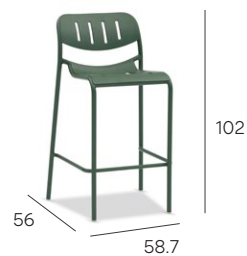

sunlounger		
0,50 m3	Kg	

trolley		
0,37 m3	Kg	

coffee table small		
0,16 m3	Kg	

coffee table tall		
0,13 m3	Kg	

alu tray small		
packed with furniture		

alu tray large		
packed with furniture		

bottle holder		
packed with furniture		

bottle cooler small		
packed with furniture		

bottle cooler large		
packed with furniture		

teak tray 1 small		
packed with furniture		

teak tray 1 large		
packed with furniture		

sunset collection

side chair		
	0,10 m3	Kg

armchair		
	0,11 m3	Kg

barchair		
	0,13 m3	Kg

dining table 220		
	0,65 m3	Kg

dining table 155		
	0,46 m3	Kg

dining table 96.5		
	0,29 m3	Kg

bartable		
	0,40 m3	Kg

bistrotable square		
	0,06 m3	Kg

bistrotable round		
	0,06 m3	Kg