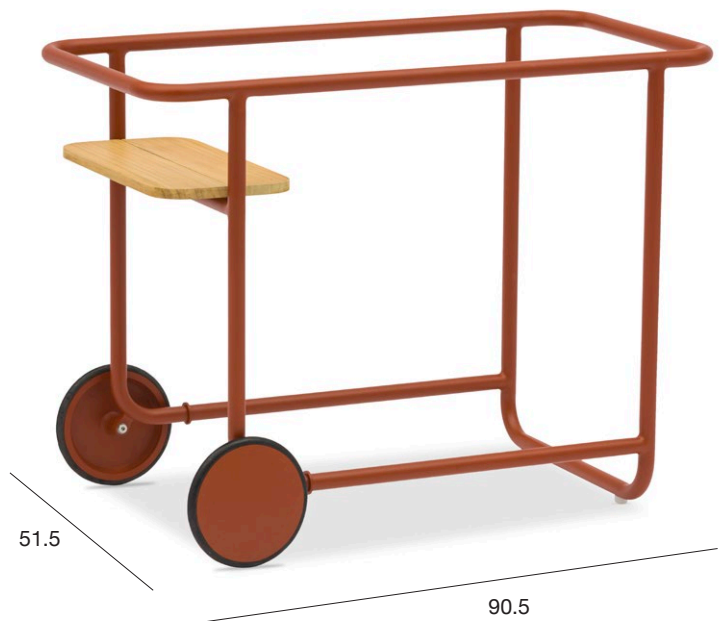

sunset collection

coffee tables

The coffee tables and trolley combine fun and functionality. Different kinds of trays and bottle coolers are removable and can be conveniently positioned on the trolley frame or the coffee table frame.

sunset collection

coffee tables

sunset collection

trolley

The trolley and coffee tables combine fun and functionality. Different kinds of trays and bottle coolers are removable and can be conveniently positioned on the trolley frame or the coffee table frame. Ideal for serving guests and enjoying outdoor quality time with friends and family.