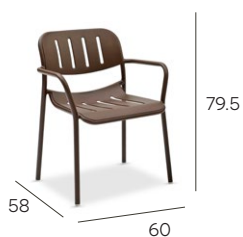

sunlounger		
0,50 m3	Kg	

trolley		
0,37 m3	Kg	

coffee table small		
0,16 m3	Kg	

coffee table tall		
0,13 m3	Kg	

alu tray small		
packed with furniture		

alu tray large		
packed with furniture		

bottle holder		
packed with furniture		

bottle cooler small		
packed with furniture		

bottle cooler large		
packed with furniture		

teak tray 1 small		
packed with furniture		

teak tray 1 large		
packed with furniture		

sunset collection

side chair		
	0,10 m3	Kg

armchair		
	0,11 m3	Kg

barchair		
	0,13 m3	Kg

dining table 220		
	0,65 m3	Kg

dining table 155		
	0,46 m3	Kg

dining table 96.5		
	0,29 m3	Kg

bartable		
	0,40 m3	Kg

bistrotable square		
	0,06 m3	Kg

bistrotable round		
	0,06 m3	Kg