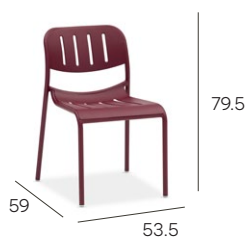

sunlounger		
0,50 m3	Kg	

trolley		
0,37 m3	Kg	

coffee table small		
0,16 m3	Kg	

coffee table tall		
0,13 m3	Kg	

alu tray small		
packed with furniture		

alu tray large		
packed with furniture		

bottle holder		
packed with furniture		

bottle cooler small		
packed with furniture		

bottle cooler large		
packed with furniture		

teak tray 1 small		
packed with furniture		

teak tray 1 large		
packed with furniture		

sunset collection

side chair		
	0,10 m3	Kg

armchair		
	0,11 m3	Kg

barchair		
	0,13 m3	Kg

dining table 220		
	0,65 m3	Kg

dining table 155		
	0,46 m3	Kg

dining table 96.5		
	0,29 m3	Kg

bartable		
	0,40 m3	Kg

bistrotable square		
	0,06 m3	Kg

bistrotable round		
	0,06 m3	Kg