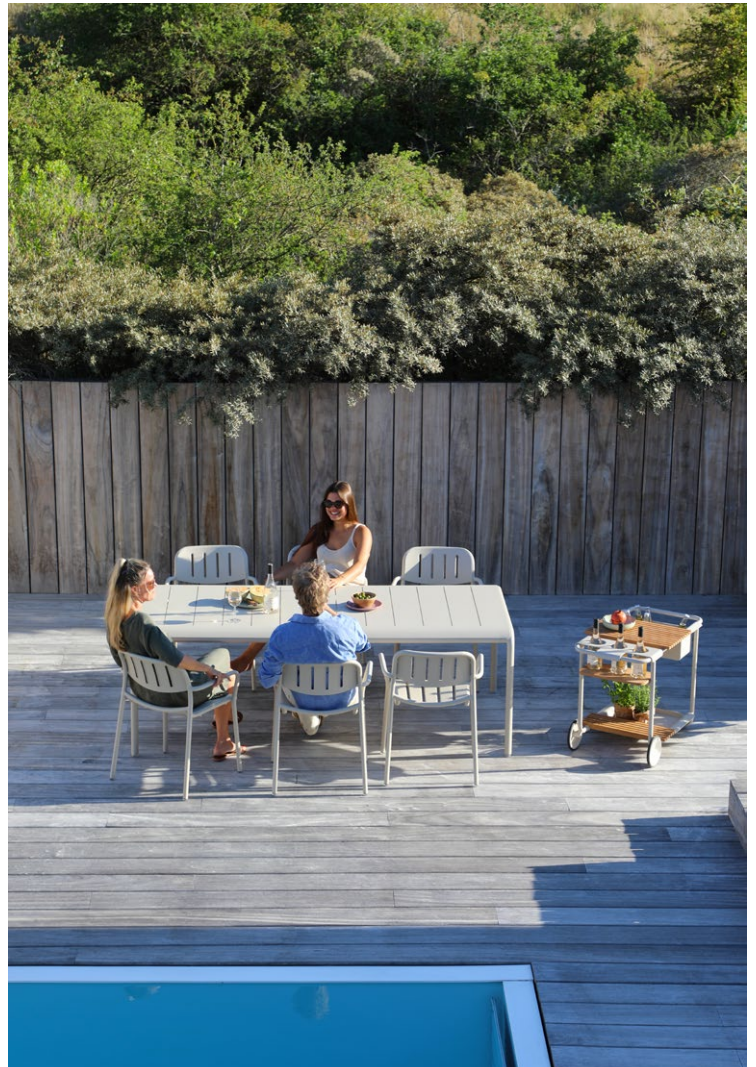

sunset collection

lounger / sofa
with reclining backs

207

78

The sofa backrests are simply flipped up when needed. No screws, no loose parts...simply flip up or down!

The Base has a reclining back at both ends so it can easily be used on the LEFT and on the RIGHT side. So no matter where the sun is, you can always catch some sunshine!

sidechair

Stackable and lightweight, designed for easy storage

sunset

casual elegance
for every outdoor
setting

armchair

A balance of comfort and structure with a curved silhouette.

sunset collection

round and square
bistro tables

Foldable and
horizontally stackable
for compact storage.

coast collection

barstool and bar tables

Stackable for efficiency, with a sleek, minimalist profile.

Optimistic, light and colourful, Sunset is made for both residential and hospitality spaces. The matching dining tables complement the chairs perfectly, keeping the design cohesive and refined. The bistro tables are foldable and horizontally stackable, while the bar stools stack neatly for easy storage. Smart, space-saving and effortlessly stylish.

sunset collection

dining tables

durable aluminium
construction with a
unique perforated
shell design

refined proportions,
built for both
residential and
hospitality spaces

sunset collection

lounger sofa		
0,72 m3	Kg	