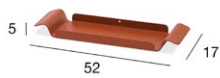

sunset collection

dining tables

durable aluminium
construction with a
unique perforated
shell design

refined proportions,
built for both
residential and
hospitality spaces

sunset collection

lounger sofa		
0,72 m3	Kg	

sunlounger		
0,50 m3	Kg	

trolley		
0,37 m3	Kg	

coffee table small		
0,16 m3	Kg	

coffee table tall		
0,13 m3	Kg	

alu tray small		
packed with furniture		

alu tray large		
packed with furniture		

bottle holder		
packed with furniture		

bottle cooler small		
packed with furniture		

bottle cooler large		
packed with furniture		

teak tray 1 small		
packed with furniture		

teak tray 1 large		
packed with furniture		

sunset collection

side chair		
	0,10 m3	Kg