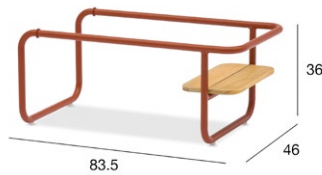

Foldable and
horizontally stackable
for compact storage.

coast collection

barstool and bar tables

Stackable for efficiency, with a sleek, minimalist profile.

Optimistic, light and colourful, Sunset is made for both residential and hospitality spaces. The matching dining tables complement the chairs perfectly, keeping the design cohesive and refined. The bistro tables are foldable and horizontally stackable, while the bar stools stack neatly for easy storage. Smart, space-saving and effortlessly stylish.

sunset collection

dining tables

durable aluminium
construction with a
unique perforated
shell design

refined proportions,
built for both
residential and
hospitality spaces

sunset collection

lounger sofa		
0,72 m3	Kg	

sunlounger		
0,50 m3	Kg	

trolley		
0,37 m3	Kg	

coffee table small		
0,16 m3	Kg	

coffee table tall		
0,13 m3	Kg	

alu tray small		
packed with furniture		

alu tray large		
packed with furniture		

bottle holder		
packed with furniture		