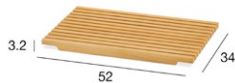

teak tray 1 large		
packed with furniture