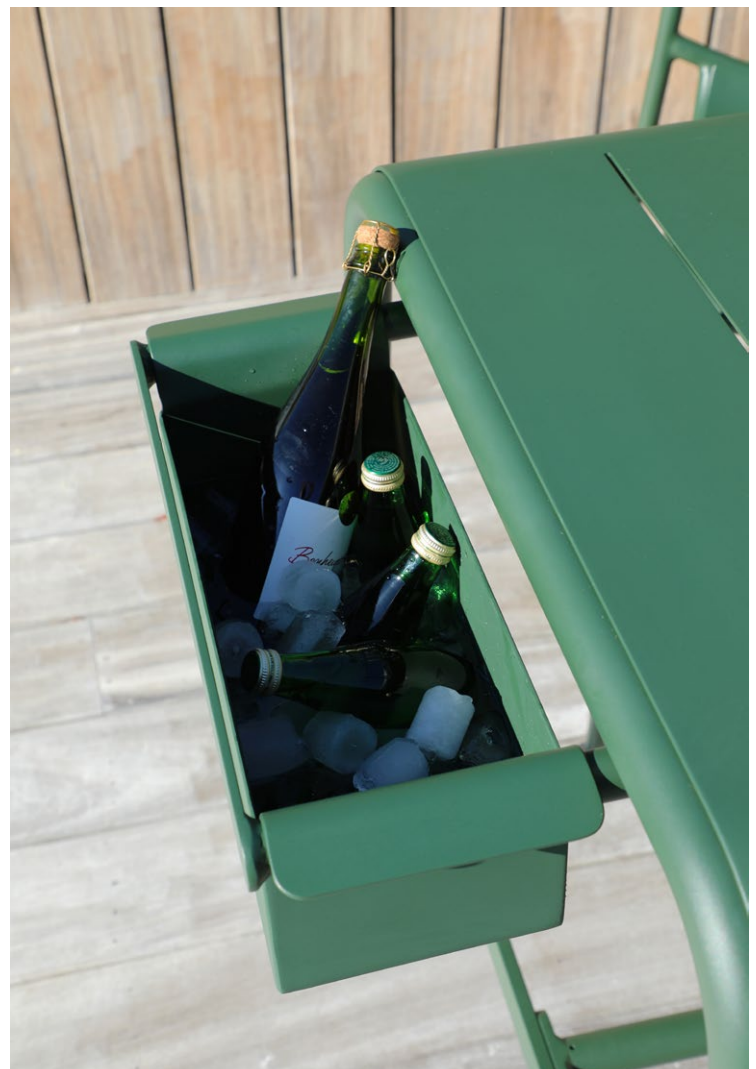

sidechair

Stackable and lightweight, designed for easy storage

sunset

casual elegance
for every outdoor
setting

armchair

A balance of comfort and structure with a curved silhouette.

sunset collection

round and square
bistro tables

Foldable and
horizontally stackable
for compact storage.

coast collection

barstool and bar tables

Stackable for efficiency, with a sleek, minimalist profile.

Optimistic, light and colourful, Sunset is made for both residential and hospitality spaces. The matching dining tables complement the chairs perfectly, keeping the design cohesive and refined. The bistro tables are foldable and horizontally stackable, while the bar stools stack neatly for easy storage. Smart, space-saving and effortlessly stylish.