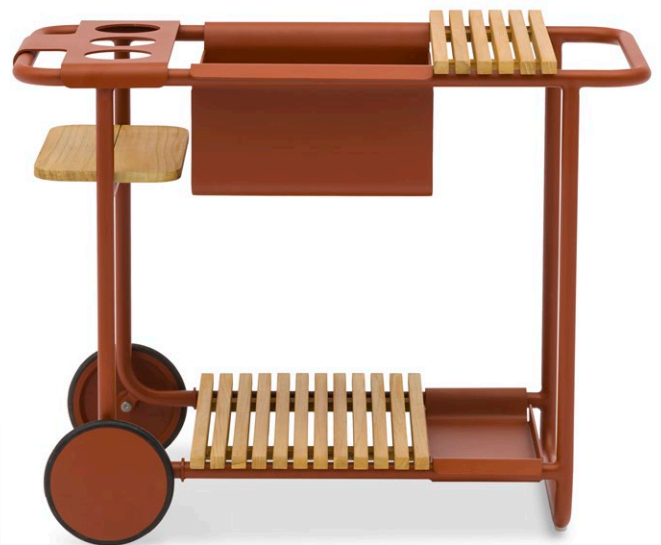

sunset collection

lounger / sofa
with reclining backs

207

78

The sofa backrests are simply flipped up when needed. No screws, no loose parts...simply flip up or down!

The Base has a reclining back at both ends so it can easily be used on the LEFT and on the RIGHT side. So no matter where the sun is, you can always catch some sunshine!

sunset collection

coffee tables

sunset collection

trolley

The trolley and coffee tables combine fun and functionality. Different kinds of trays and bottle coolers are removable and can be conveniently positioned on the trolley frame or the coffee table frame. Ideal for serving guests and enjoying outdoor quality time with friends and family.

The trolley and coffee tables combine fun and functionality. Different kinds of trays and bottle coolers are removable and can be conveniently positioned on the trolley frame or the coffee table frame. Ideal for serving guests and enjoying outdoor quality time with friends and family.

sunset collection

lounger / integrated
raincover

The lightweight nylon raincover can conveniently be fixed underneath the frame. Simply open up the zipper, pull out, cover the lounger and tighten with the adjustable drawstring lock!