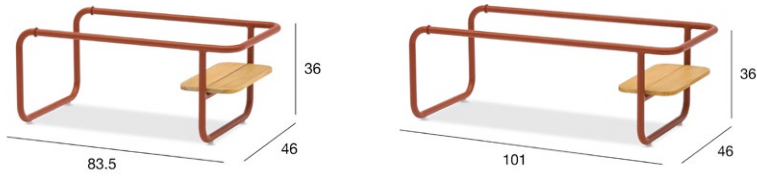

sunset collection

coffee tables

The coffee tables and trolley combine fun and functionality. Different kinds of trays and bottle coolers are removable and can be conveniently positioned on the trolley frame or the coffee table frame.

sunset accessories

alu tray small

alu tray large

bottle cooler small

bottle cooler large

bottle holder

teak tray small

teak tray large

sunset collection

coffee tables

sunset collection

trolley

The trolley and coffee tables combine fun and functionality. Different kinds of trays and bottle coolers are removable and can be conveniently positioned on the trolley frame or the coffee table frame. Ideal for serving guests and enjoying outdoor quality time with friends and family.