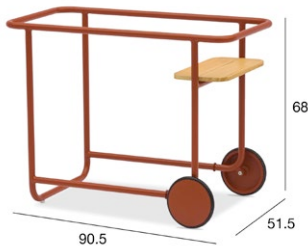

sunlounger		
0,50 m3	Kg	

trolley		
0,37 m3	Kg	

coffee table small		
0,16 m3	Kg	

coffee table tall		
0,13 m3	Kg	

alu tray small		
packed with furniture		

alu tray large		
packed with furniture		

bottle holder		
packed with furniture		