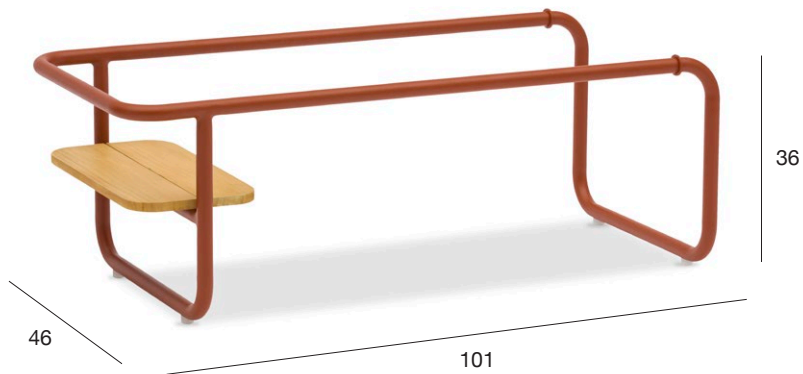

sunset collection

lounger / sofa
with reclining backs

207

78

The sofa backrests are simply flipped up when needed. No screws, no loose parts...simply flip up or down!

The Base has a reclining back at both ends so it can easily be used on the LEFT and on the RIGHT side. So no matter where the sun is, you can always catch some sunshine!

The side table can conveniently be pulled from underneath the frame

sunset collection / lounge

Experience comfort and functionality with the sunset lounge sofa, featuring backrests that can be folded to convert into a sun lounger effortlessly. An attached bag comes with the sofa, which can be unfolded into a full nylon rain cover. This feature ensures your cushions stay shielded from the weather, extending their lifespan.

sunset collection

coffee tables

The coffee tables and trolley combine fun and functionality. Different kinds of trays and bottle coolers are removable and can be conveniently positioned on the trolley frame or the coffee table frame.