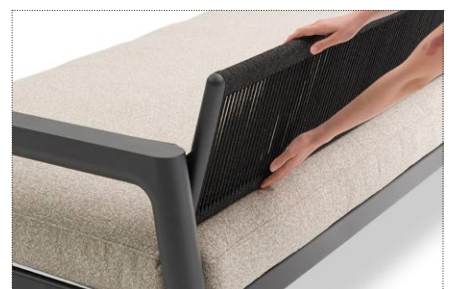

tolo alu flex system

The tolo flex seating sofa takes things even further with the patented Pebl flex system, allowing it to shift effortlessly between different setups with a simple flip of the backrest. That's ultimate flexibility.

Tolo shifts effortlessly to match your space and needs—seamless transitions and no tools required.

position 2
deep seating

Flip the backrest over for a deeper, more relaxed seat—ideal for unwinding with a book or sipping a drink outdoors.

Adjust the cushions, stretch out and settle in for a slow afternoon in complete comfort.