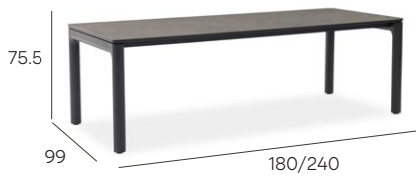

lounge chair and side table

a matching lounge
chair and side table
complete the set

a balance of
natural materials
and effortless
adaptability

tolo alu collection

dining table 180

tolo alu collection

dining table 240

tolo alu collection

armchair and armchair teak

tolo alu collection

armchair alu
0,13 m3

armchair alu + teak
0,13 m3

lounge chair alu
0,38 m3

1 seater alu
0,83 m3

2 seater alu
1,57 m3

3 seater alu
2,21 m3

dt 180 / 240 alu
0,37 / 0,49 m3

ct large alu
0,22 m3

ct teak alu
0,18 m3

side table alu
0,12 m3