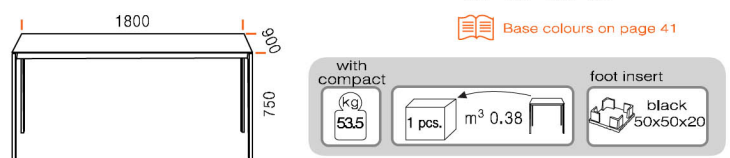

MAXIMA

106 chrome plated powder coated

strengthened against rusting and scratches with cathaphoresis application.

101 102 103 104

Base colours on page 41

DIMENSIONS

SOLID LAMINATE COMPACT TOP INCLUDED (12mm)

1050 - 1049 -1057- 3039 -3169 1049W00 - 5054
3177 - 3167 - 3120 5101 - 5056

SIZES	FRAME FINISH		
900x900xh750	50x50 powder coated (mat)	✓	✓
	*50x50 chrome plated	✓	✓
900x1800xh750	50x50 powder coated (mat)	✓	✓
	*50x50 chrome plated	✓	✓
1000x2200xh750	50x50 powder coated (mat)	✓	✓
	*50x50 chrome plated	✓	✓