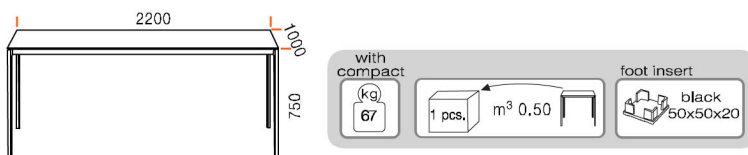

MAXIMA

106 chrome plated powder coated

strengthened against rusting and scratches with cathaphoresis application.

101 102 103 104

Base colours on page 41

DIMENSIONS

SOLID LAMINATE COMPACT TOP INCLUDED (12mm)

1050 - 1049 -1057- 3039 -3169 1049W00 - 5054
3177 - 3167 - 3120 5101 - 5056

SIZES	FRAME FINISH		
900x900xh750	50x50 powder coated (mat)	✓	✓
	*50x50 chrome plated	✓	✓
900x1800xh750	50x50 powder coated (mat)	✓	✓
	*50x50 chrome plated	✓	✓
1000x2200xh750	50x50 powder coated (mat)	✓	✓
	*50x50 chrome plated	✓	✓