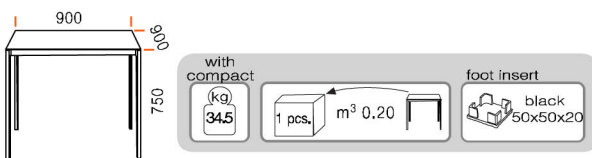

MAXIMA

106 chrome plated powder coated

strengthened against rusting and scratches with cathaphoresis application.

101 102 103 104

Base colours on page 41

DIMENSIONS

SOLID LAMINATE COMPACT TOP INCLUDED (12mm)

1050 - 1049 -1057- 3039 -3169 1049W00 - 5054
3177 - 3167 - 3120 5101 - 5056

SIZES	FRAME FINISH		
900x900xh750	50x50 powder coated (mat)	✓	✓
	*50x50 chrome plated	✓	✓
900x1800xh750	50x50 powder coated (mat)	✓	✓
	*50x50 chrome plated	✓	✓
1000x2200xh750	50x50 powder coated (mat)	✓	✓
	*50x50 chrome plated	✓	✓