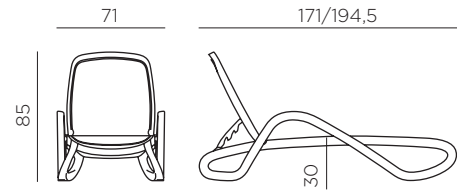

## Ref. 416

14 peso prodotto in kg / weight of product in kg

17 imballo con film - pz e volume in m<sup>3</sup>  
3,041 m<sup>3</sup> shrink-wrapped packing - pcs and volume in cbm

17 pz pz su pallet / pcs on pallet