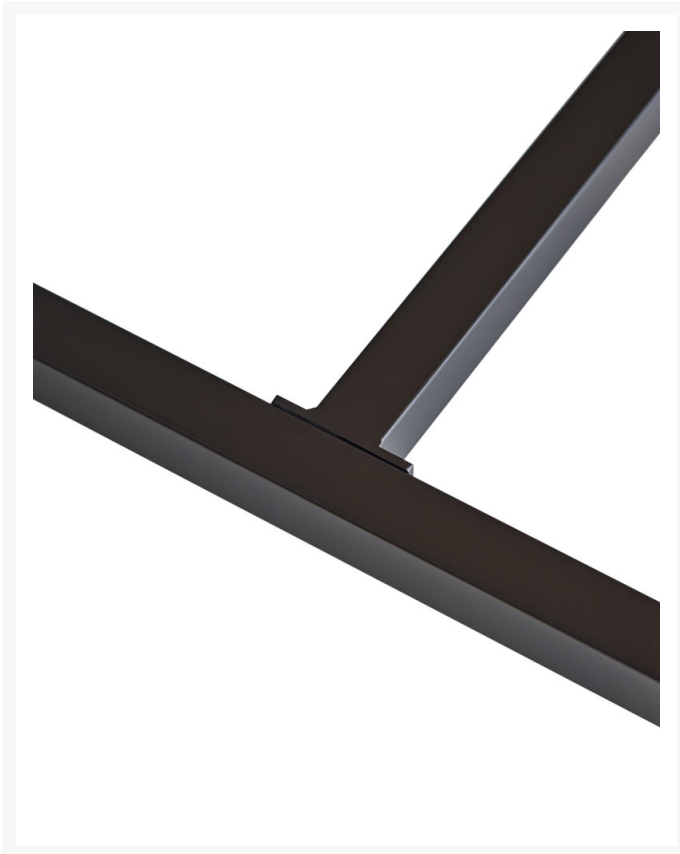

Ashwood Slat Outdoor Square Dining Table 90cm

Product Images

Description

Elevate your outdoor space with our Square Ashwood Dining Table, a perfect fusion of natural beauty and industrial strength. This table boasts a stunning natural ashwood slat seat, harmoniously combined with a robust frame featuring a textured powder-coated finish. Designed with versatility in mind, it's perfectly suited for outdoor use under cover, ensuring both style and durability in any setting.

The frame's resilience is unmatched, crafted from mild steel and thoughtfully zinc-plated before receiving its powder coating. This meticulous process guards against corrosion, ensuring your table remains as pristine as the day you bought it.

Please note that assembly is required.

Additional Information

Product Code	T1534-STW-90X90
Weight	28 kg
Height	75 cm
Width	90 cm
Depth	90 cm
Product Origin	China
Brand	Cafeideas
Delivery	Unassembled
Warranty	3 months

Product Options

Colour Options:	Black
	White