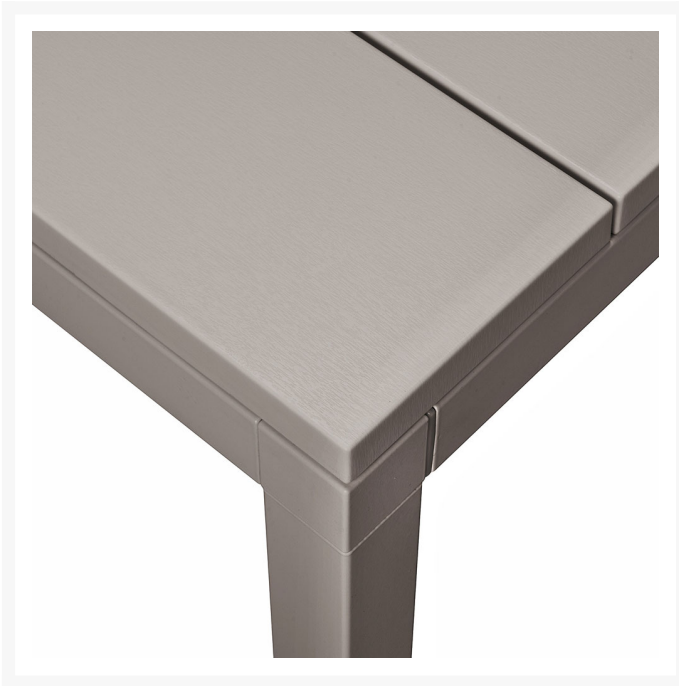

Nardi Rio 140-210cm Extendable Outdoor Resin Dining Table

Product Images

Description

The new Nardi Rio 140cm extendable dining table opens from 140cm to 210cm giving you a flexible dining solution for smaller outdoor spaces. The table top has the look and feel of timber slats with a straight edge profile and the legs are positioned at the end of the table so that when it extends they do not interfere with seating.

Made in Italy from a high quality polypropylene resin that is UV resistant and characterised by a strong resistance to atmospheric pollutants; non toxic and antistatic. The recyclable resin trademark guarantees that each product is made with 100% recyclable resin and can be crushed and completely recycled without producing waste or damaging the environment.

The aluminium tube frames are powdercoated with a polyester paint suitable for outside use.

The table top of the Alloro table is DurelTOP which is an innovative new system in table tops designed to reach the highest levels of practicality, resistance and elegance.

The DurelTOP table top has a greater thickness formed by a double layer enclosure perfectly closed. Produced from a No.1 quality resin they are resistant to sunlight, water and easy to clean.

Additional Information